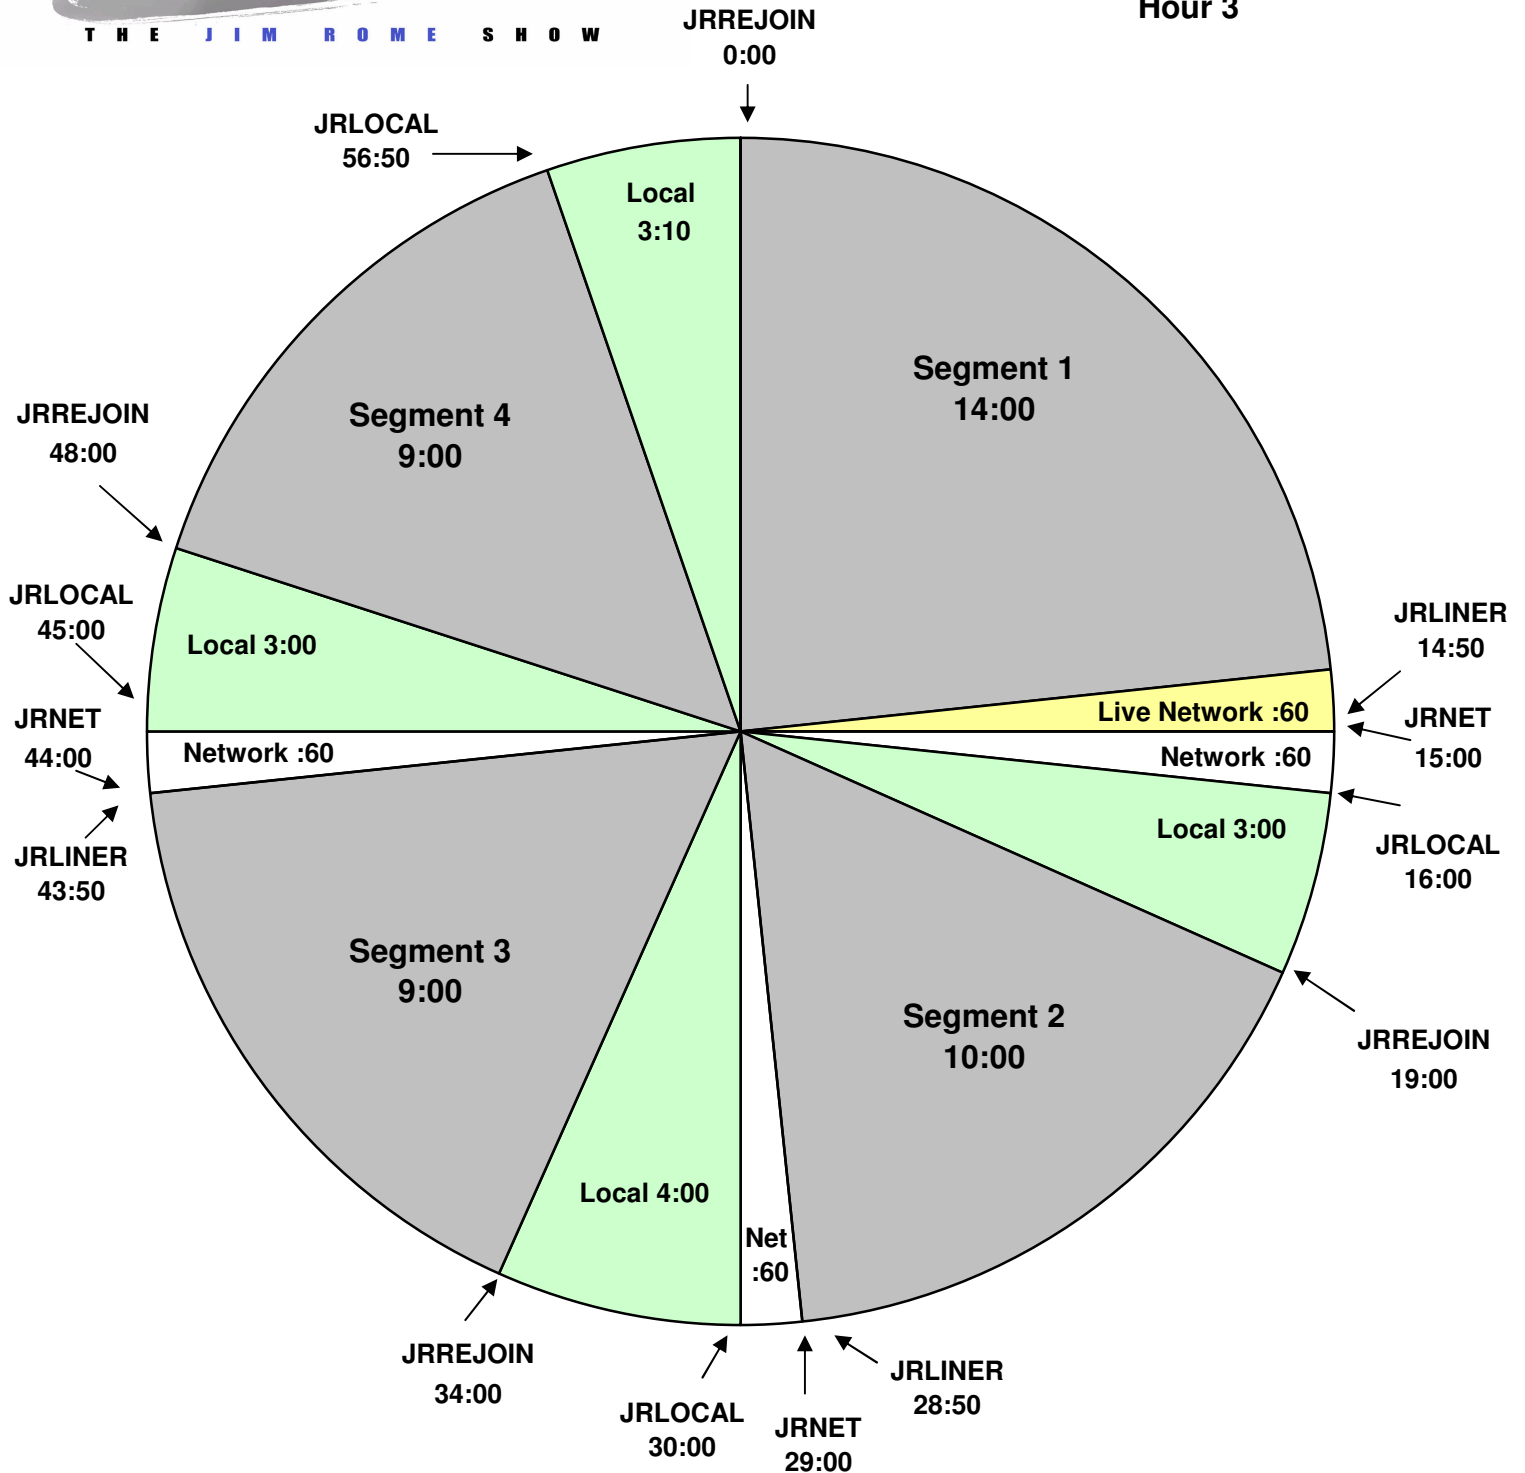

PROGRAM CLOCK
 Effective October 12, 2011
 Premiere XDS PRO4-P Satellite
 12 - 3 PM Eastern 9 AM - 12 PM Pacific
 Hour 3

For Technical Assistance call:
 Premiere Network Operations Center: 800-276-4431
 Technical Info: www.premiereradio.com/engineering

If a Live Read is scheduled this hour, it will be done within program content and the first network break will be :60-seconds. If no live read is scheduled, the network break will be 2:00 minutes.
 Hard out at 56:50. Other breaks float.

JRREJOIN: Local streaming start, JRLINER: fires local :10-second liner, JRLOCAL: fires local break, JRNET: local streaming stop.

:10-second rejoin bumpers at 19:00 & 48:00.
 :20-second rejoin bumper at 34:00.